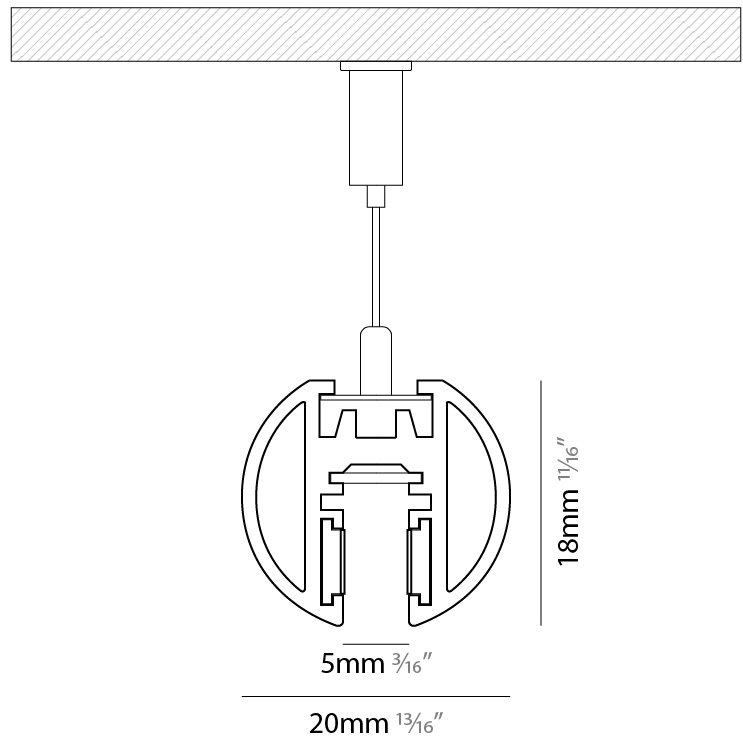

PROJECT	_____
TYPE	_____
SPECIFIER	_____
QUANTITY	_____
DATE	_____

JUST BLACK SYSTEM SUSPENSION

A3JB-SUS-SYS

base number

1. To build a product code in our configurator select the specify button on the base model # product page
2. To build a manual product code on this datasheet choose from the options listed below in blue font and add the suffix to the base model #

GENERAL

Series: Just Black System _____
Brand: Prolicht _____
Division: Architectural _____
Mounting Type: Suspension _____
Mounting Location: Ceiling _____
Subcategory: Modular _____

PHYSICAL

Light Distribution: Direct _____
Diffuser: PMMA - Opal _____

ELECTRICAL

Dimming: Non-Dimmable / 0-10V Dimming _____

LED

OPTICAL

Beam Angle: 96 _____
Adjustability: Fixed _____

RATINGS AND CERTIFICATIONS

Certified By: CSA Certified to UL and CSA Standards _____
IP rating: IP20 _____