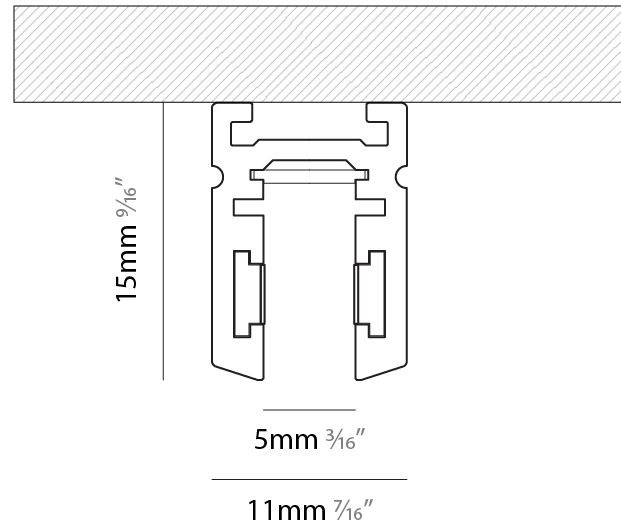

JUST BLACK SYSTEM SURFACE

A3JB-SUR-SYS

base number

1. To build a product code in our configurator select the specify button on the base model # product page
2. To build a manual product code on this datasheet choose from the options listed below in blue font and add the suffix to the base model #

GENERAL

Series: Just Black System
Brand: Prolicht
Division: Architectural
Mounting Type: Surface
Mounting Location: Wall / Ceiling
Subcategory: Modular

PHYSICAL

Light Distribution: Direct
Diffuser: PMMA - Opal

ELECTRICAL

Dimming: Non-Dimmable / 0-10V Dimming
Driver Included: Yes
Driver Location: Integrated
Driver Type: Constant Voltage - Universal
Driver Class: Class 2
Input Voltage (V): 120 - 277
Output Voltage (V): 24

LED

OPTICAL

Beam Angle: 96
Adjustability: Fixed

RATINGS AND CERTIFICATIONS

Certified By: CSA Certified to UL and CSA Standards
IP rating: IP20