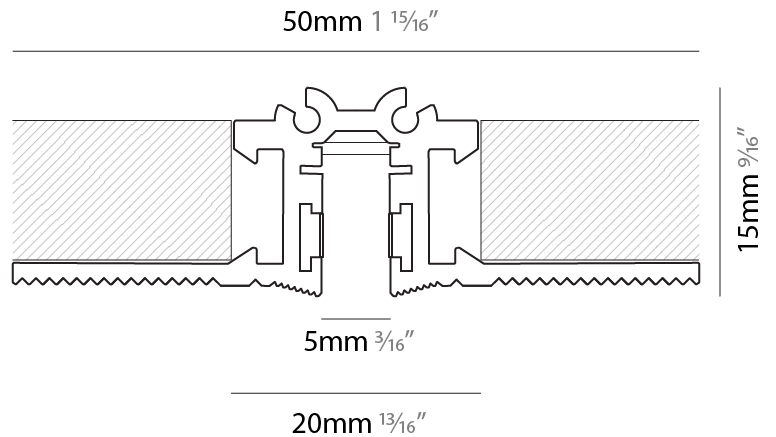

JUST BLACK SYSTEM TRIMLESS

A3JB-TRM-SYS

base number

1. To build a product code in our configurator select the specify button on the base model # product page
2. To build a manual product code on this datasheet choose from the options listed below in blue font and add the suffix to the base model #

GENERAL

Series: Just Black System
Brand: Prolicht
Division: Architectural
Mounting Type: Trimless
Mounting Location: Wall / Ceiling
Subcategory: Modular

PHYSICAL

Light Distribution: Direct
Diffuser: PMMA - Opal

ELECTRICAL

Dimming: Non-Dimmable / 0-10V Dimming

LED

OPTICAL

Beam Angle: 96
Adjustability: Fixed

RATINGS AND CERTIFICATIONS

Certified By: CSA Certified to UL and CSA Standards
IP rating: IP20

PROJECT	
TYPE	
SPECIFIER	
QUANTITY	
DATE